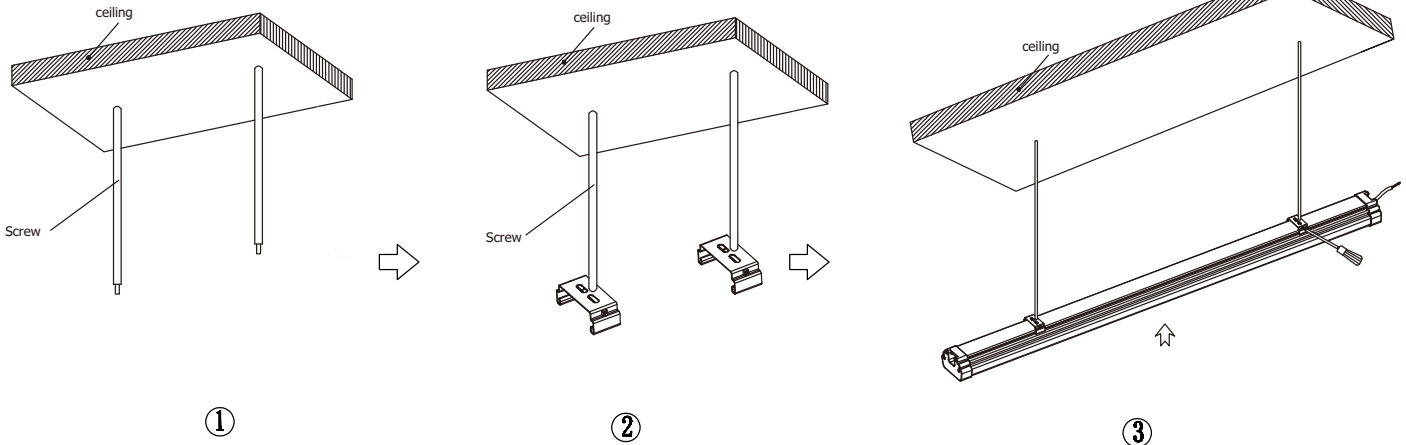

Step (1)

Stem Mount