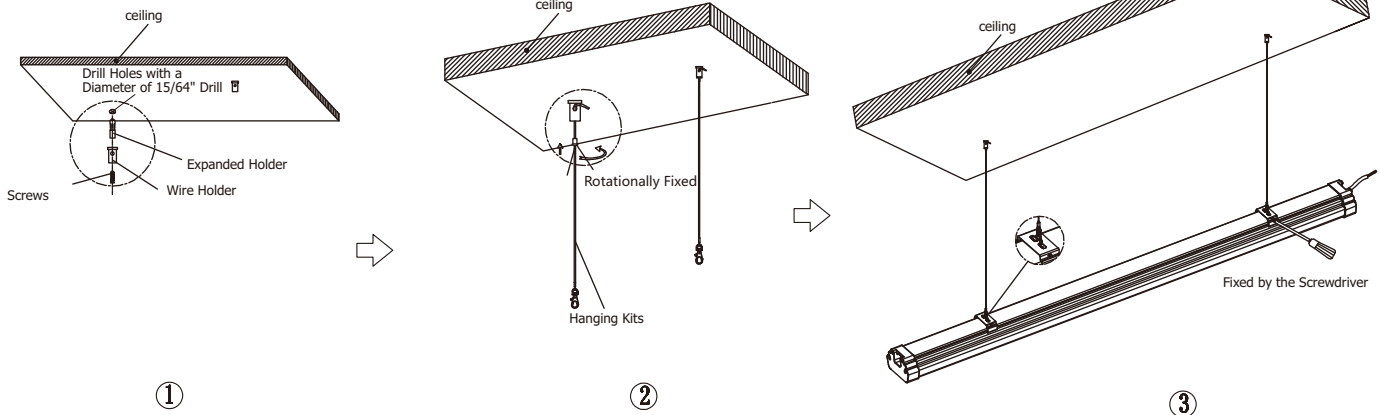

Installation Instructions

Cable Suspension