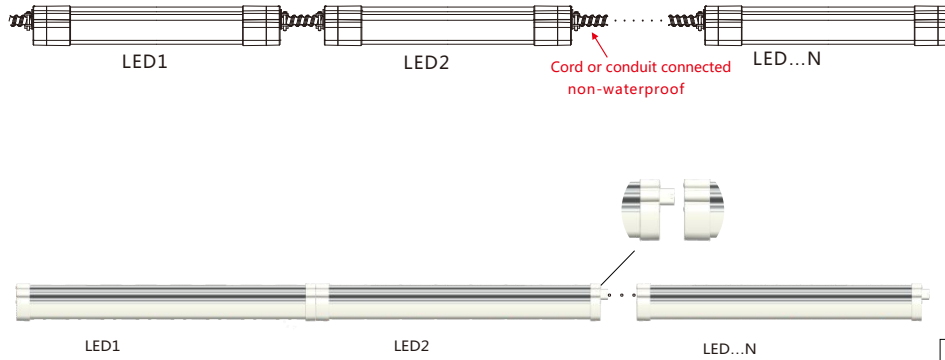

TPAL-TS

TS	Model#	Ref#	Lumens	Watt
24" Strip TS	TPAL24-2L-XXK-UL-DM-CT-TS	61758	2600	20
48" Strip TS	TPAL48-4L-XXK-UL-DM-CT-TS	61760	4680	36
48" Strip TS	TPAL48-5L-XXK-UL-DM-CT-TS	61762	5850	45
96" Strip TS	TPAL96-8L-XXK-UL-DM-CT-TS	61764	9100	70
TS Cord	TS Cord with special end	61331		

Specification/Product Parameters

- **Input voltage:** 120 - 277VAC
- **Power:** 20W-70W
- **Frequency:** 50/60Hz
- **Operating temperature:** -25° - +40° (Emergency minimum temperature -10°C)
- **Power factor:** > 0.9
- **Beam angle:** 270°
- **THD:** < 18%
- **Lifespan:** 50,000 H

Note: TPAL 96 strips (8' strips) may be subjected to additional freight charges due to oversize ratings for shipment. This MAY affect the free freight allowance on SOME orders.

TC	Model#	Ref#	Lumens	Watt
24" Strip TC	TPAL24-2L-XXK-UL-DM-CT-TC	61759	2600	20
48" Strip TC	TPAL48-4L-XXK-UL-DM-CT-TC	61761	4680	36
48" Strip TC	TPAL48-5L-XXK-UL-DM-CT-TC	61763	5850	45
96" Strip TC	TPAL96-8L-XXK-UL-DM-CT-TC	61765	9100	70
TC Cord	TC Cord w/NEMA 1-15 plug (120 V)	61311		

CT = CCT Selectable
TS = Tandem Seamless
TC = Tandem Cord/Conduit
DM = Dimmer

REMOTE	Model#	Ref#
REMOTE	RMCCT	61766