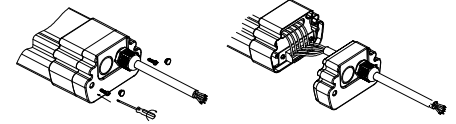

TPAL-TC

TPAL-TS